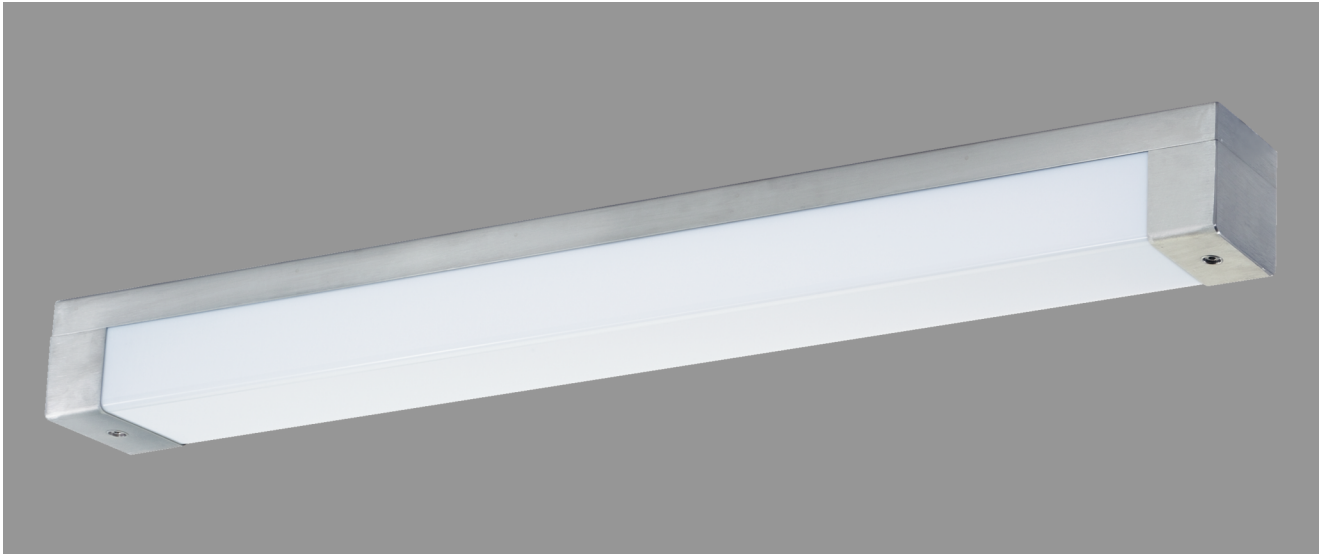

ADELSHEIM, LAMP DIFFUSER PC OPAL WHITE

ADELSHEIM with lamp diffuser PC opal white, ECG; 1xT5/24W

IP 44, protection class I, vandalism resistant, impact resistant up to 40 Joule.

Impact resistant surface mounted luminaire made of stainless steel. Lamp diffuser PC opal white with 4 mm wall thickness.

Stainless steel end caps. Rear cable entries, 2 allen screws. Fixation via 4 rear apertures.

With built-in fluorescent luminaire for T5 lamp 1x24W. Built-in electronic control gear, ready for connection.

Article number: 745 17

MASSE

Länge (mm)	Breite (mm)	Höhe (mm)	a-Mass (mm)
740	115	130	690

LIGHT OUTPUT RATIO

LOR (%)
54.75