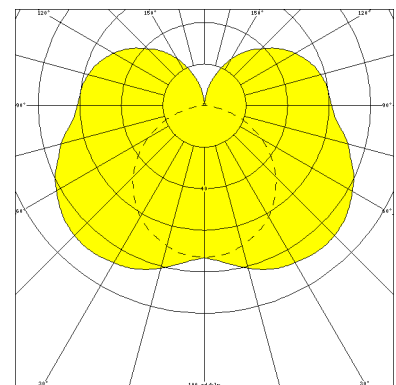

ADELSHEIM, LAMP DIFFUSER PC OPAL WHITE

ADELSHEIM with lamp diffuser PC opal white, ECG; 1xT5/24W

IP 44, protection class I, vandalism resistant, impact resistant up to 40 Joule.

Impact resistant surface mounted luminaire made of stainless steel. Lamp diffuser PC opal white with 4 mm wall thickness.

Article number: 745 17

MASSE

Länge (mm)	Breite (mm)	Höhe (mm)	a-Mass (mm)
740	115	130	690

LIGHT OUTPUT RATIO

LOR (%)
54.75