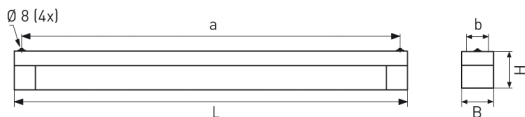

ADELSHEIM, LAMP DIFFUSER PC OPAL WHITE

ADELSHEIM with lamp diffuser PC opal white, ECG; 1xT5/24W

IP 44, protection class I, vandalism resistant, impact resistant up to 40 Joule.

Impact resistant surface mounted luminaire made of stainless steel. Lamp diffuser PC opal white with 4 mm wall thickness.

Stainless steel end caps. Rear cable entries, 2 allen screws. Fixation via 4 rear apertures.

With built-in fluorescent luminaire for T5 lamp 1x24W. Built-in electronic control gear, ready for connection.

Article number: 745 17

MASSE

Länge (mm)	Breite (mm)	Höhe (mm)	a-Mass (mm)
740	115	130	690

LIGHT OUTPUT RATIO

LOR (%)
54.75