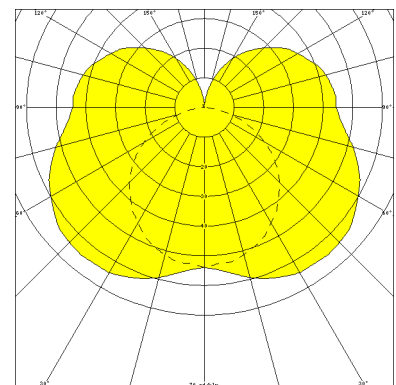

ADELSHEIM, LAMP DIFFUSER PC OPAL WHITE

ADELSHEIM with lamp diffuser PC opal white, compensated; 1xT8/18W

IP 44, protection class I, vandalism resistant, impact resistant up to 40 Joule.

Impact resistant surface mounted luminaire made of stainless steel. Lamp diffuser PC opal white with 4 mm wall thickness.

Article number: 745 22

MASSE

Länge (mm)	Breite (mm)	Höhe (mm)	a-Mass (mm)
740	115	130	690

LIGHT OUTPUT RATIO

LOR (%)
40.15