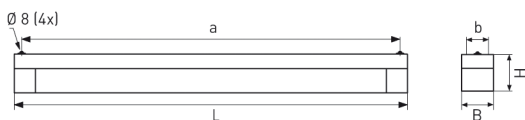

ADELSHEIM, LAMP DIFFUSER PC OPAL WHITE

ADELSHEIM with lamp diffuser PC opal white, compensated; 1xT8/18W

IP 44, protection class I, vandalism resistant, impact resistant up to 40 Joule.

Impact resistant surface mounted luminaire made of stainless steel. Lamp diffuser PC opal white with 4 mm wall thickness.

Stainless steel end caps. Rear cable entries, 2 allen screws. Fixation via 4 rear apertures.

With built-in fluorescent luminaire for T8 lamp 1x18W, compensated. Built-in low loss ballast, ready for connection.

Article number: 745 22

MASSE

Länge (mm)	Breite (mm)	Höhe (mm)	a-Mass (mm)
740	115	130	690

LIGHT OUTPUT RATIO

LOR (%)
40.15