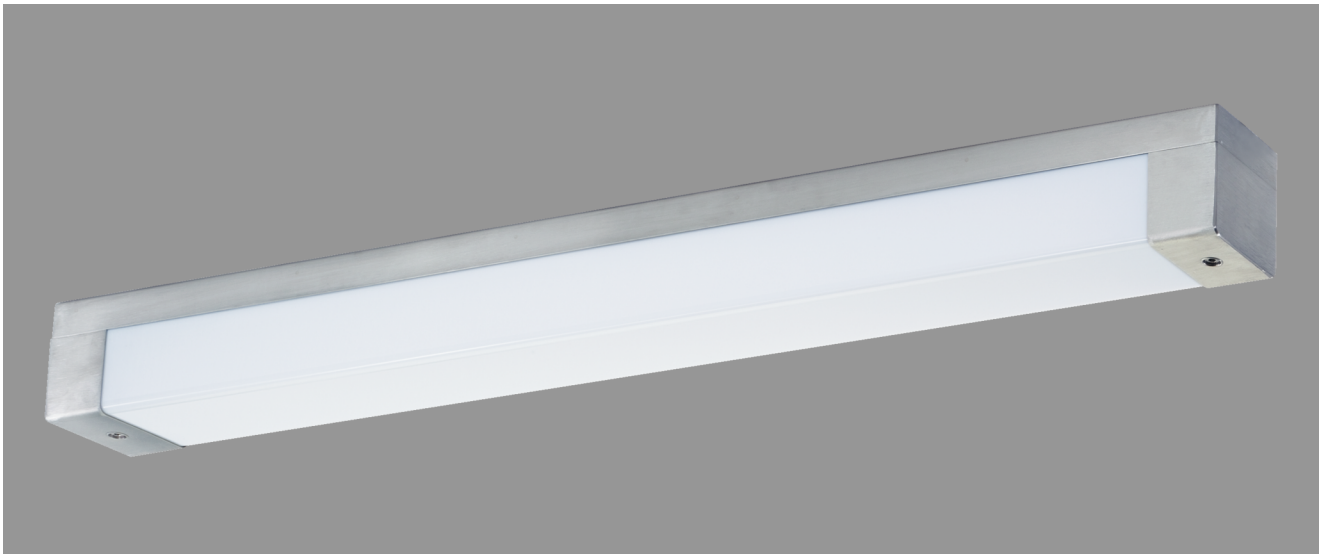

ADELSHEIM, LAMP DIFFUSER PC OPAL WHITE

ADELSHEIM with lamp diffuser PC opal white, compensated; 1xT8/18W

IP 44, protection class I, vandalism resistant, impact resistant up to 40 Joule.

Impact resistant surface mounted luminaire made of stainless steel. Lamp diffuser PC opal white with 4 mm wall thickness.

Stainless steel end caps. Rear cable entries, 2 allen screws. Fixation via 4 rear apertures.

With built-in fluorescent luminaire for T8 lamp 1x18W, compensated. Built-in low loss ballast, ready for connection.

Article number: 745 22

MASSE

Länge (mm)	Breite (mm)	Höhe (mm)	a-Mass (mm)
740	115	130	690

LIGHT OUTPUT RATIO

LOR (%)
40.15