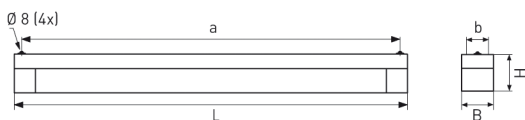

Stainless steel end caps. Rear cable entries, 2 allen screws. Fixation via 4 rear apertures.

With built-in fluorescent luminaire for T5 lamp 1x49W. Built-in electronic control gear, ready for connection.

### MASSE

Länge (mm)	Breite (mm)	Höhe (mm)	a-Mass (mm)
1640	115	130	1590