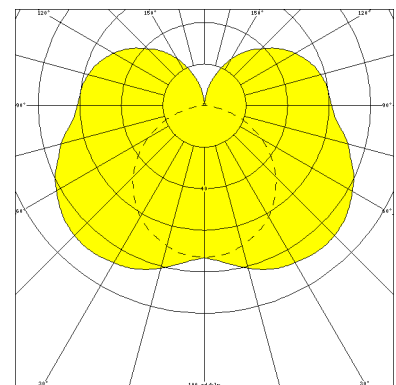

## ADELSHEIM, LAMP DIFFUSER PC OPAL WHITE

ADELSHEIM with lamp diffuser PC opal white, ECG; 1xT5/49W

IP 44, protection class I, vandalism resistant, impact resistant up to 40 Joule.

Impact resistant surface mounted luminaire made of stainless steel. Lamp diffuser PC opal white with 4 mm wall thickness.

### MASSE

Länge (mm)	Breite (mm)	Höhe (mm)	a-Mass (mm)
1640	115	130	1590

### LIGHT OUTPUT RATIO

LOR (%)
54.75