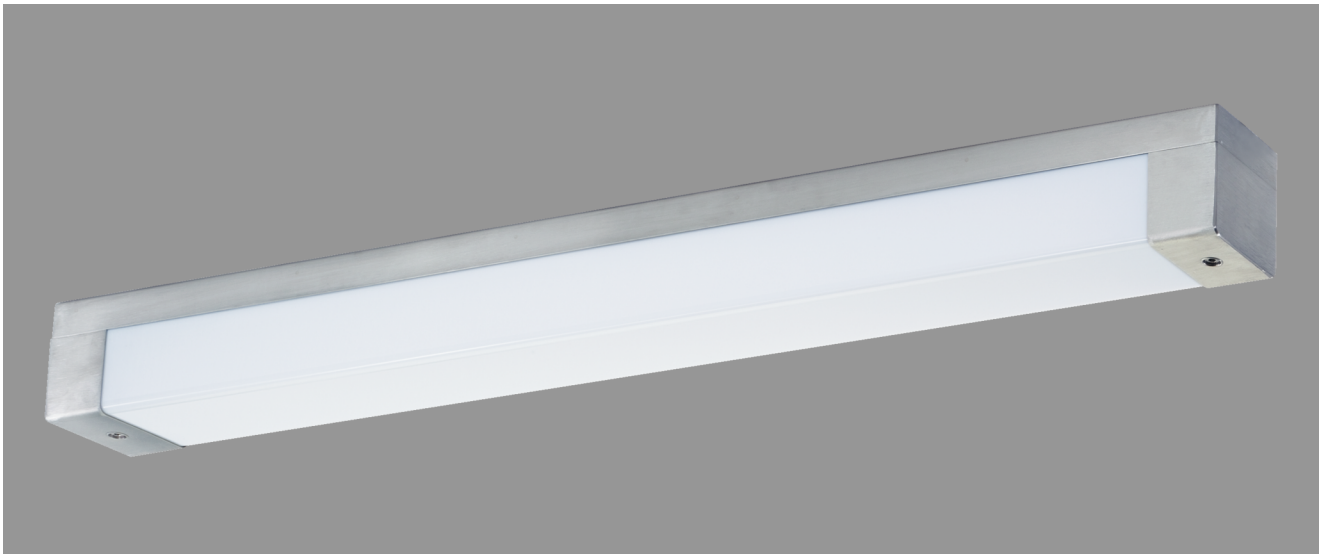

## ADELSHEIM, LAMP DIFFUSER PC OPAL WHITE

ADELSHEIM with lamp diffuser PC opal white, ECG; 1xT5/49W

IP 44, protection class I, vandalism resistant, impact resistant up to 40 Joule.

Impact resistant surface mounted luminaire made of stainless steel. Lamp diffuser PC opal white with 4 mm wall thickness.

Stainless steel end caps. Rear cable entries, 2 allen screws. Fixation via 4 rear apertures.

With built-in fluorescent luminaire for T5 lamp 1x49W. Built-in electronic control gear, ready for connection.