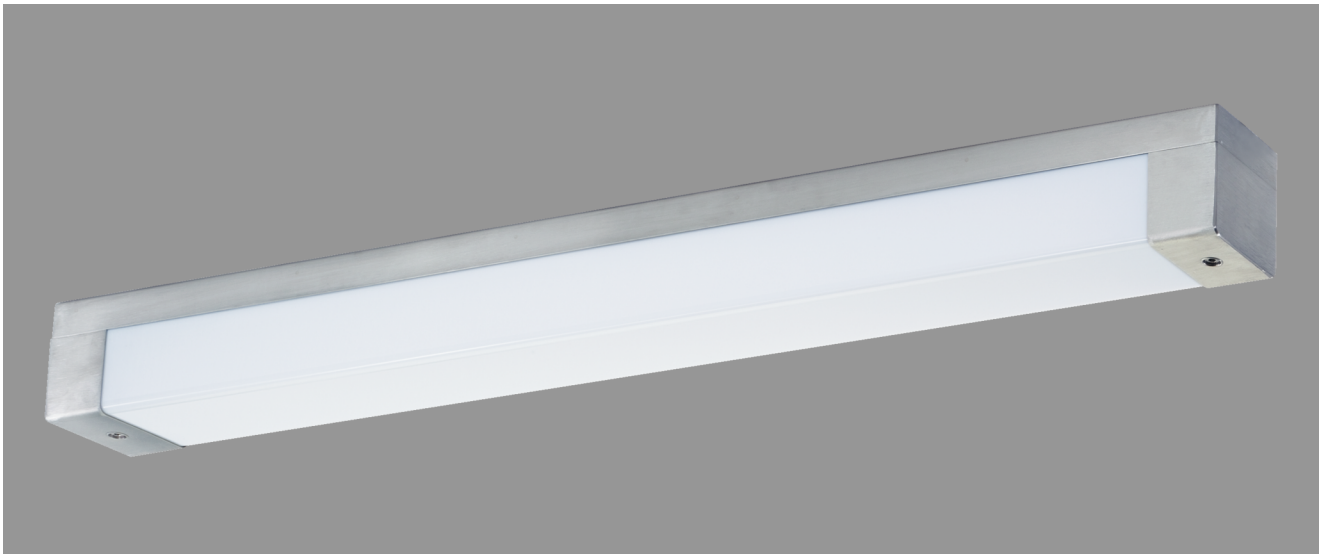

ADELSHEIM, LAMP DIFFUSER PC OPAL WHITE

ADELSHEIM with lamp diffuser PC opal white, ECG; 1xT5/80W

IP 44, protection class I, vandalism resistant, impact resistant up to 40 Joule.

Impact resistant surface mounted luminaire made of stainless steel. Lamp diffuser PC opal white with 4 mm wall thickness.

Stainless steel end caps. Rear cable entries, 2 allen screws. Fixation via 4 rear apertures.

With built-in fluorescent luminaire for T5 lamp 1x80W. Built-in electronic control gear, ready for connection.

Article number: 745 87

MASSE

Länge (mm)	Breite (mm)	Höhe (mm)	a-Mass (mm)
1640	115	130	1590

LIGHT OUTPUT RATIO

LOR (%)
54.75