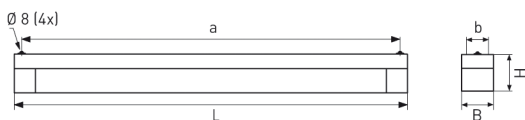

ADELSHEIM, LAMP DIFFUSER PC OPAL WHITE

ADELSHEIM with lamp diffuser PC opal white, ECG; 1xT5/80W

IP 44, protection class I, vandalism resistant, impact resistant up to 40 Joule.

Impact resistant surface mounted luminaire made of stainless steel. Lamp diffuser PC opal white with 4 mm wall thickness.

Stainless steel end caps. Rear cable entries, 2 allen screws. Fixation via 4 rear apertures.

With built-in fluorescent luminaire for T5 lamp 1x80W. Built-in electronic control gear, ready for connection.

Article number: 745 87

MASSE

Länge (mm)	Breite (mm)	Höhe (mm)	a-Mass (mm)
1640	115	130	1590

LIGHT OUTPUT RATIO

LOR (%)
54.75