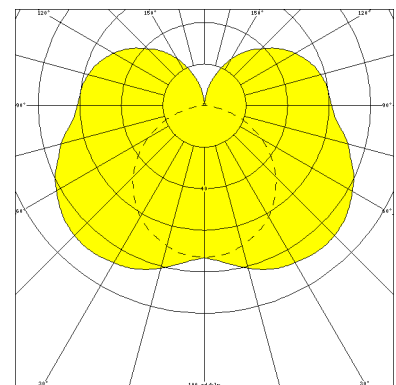

ADELSHEIM, LAMP DIFFUSER PC OPAL WHITE

ADELSHEIM with lamp diffuser PC opal white, ECG; 1xT5/80W

IP 44, protection class I, vandalism resistant, impact resistant up to 40 Joule.

Impact resistant surface mounted luminaire made of stainless steel. Lamp diffuser PC opal white with 4 mm wall thickness.

Article number: 745 87

MASSE

Länge (mm)	Breite (mm)	Höhe (mm)	a-Mass (mm)
1640	115	130	1590

LIGHT OUTPUT RATIO

LOR (%)
54.75