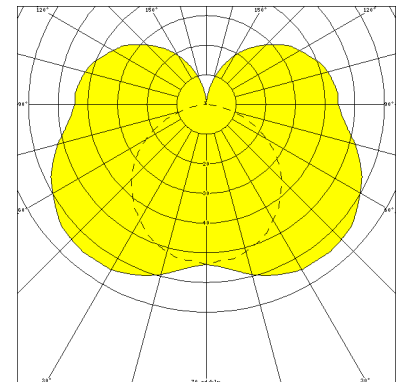

# ADELSHEIM, LAMP DIFFUSER PC OPAL WHITE

ADELSHEIM with lamp diffuser PC opal white, ECG; 1xT8/58W

IP 44, protection class I, vandalism resistant, impact resistant up to 40 Joule.

Impact resistant surface mounted luminaire made of stainless steel. Lamp diffuser PC opal white with 4 mm wall thickness.

## MASSE

Länge (mm)	Breite (mm)	Höhe (mm)	a-Mass (mm)
1640	115	130	1590

## LIGHT OUTPUT RATIO

LOR (%)
40.15