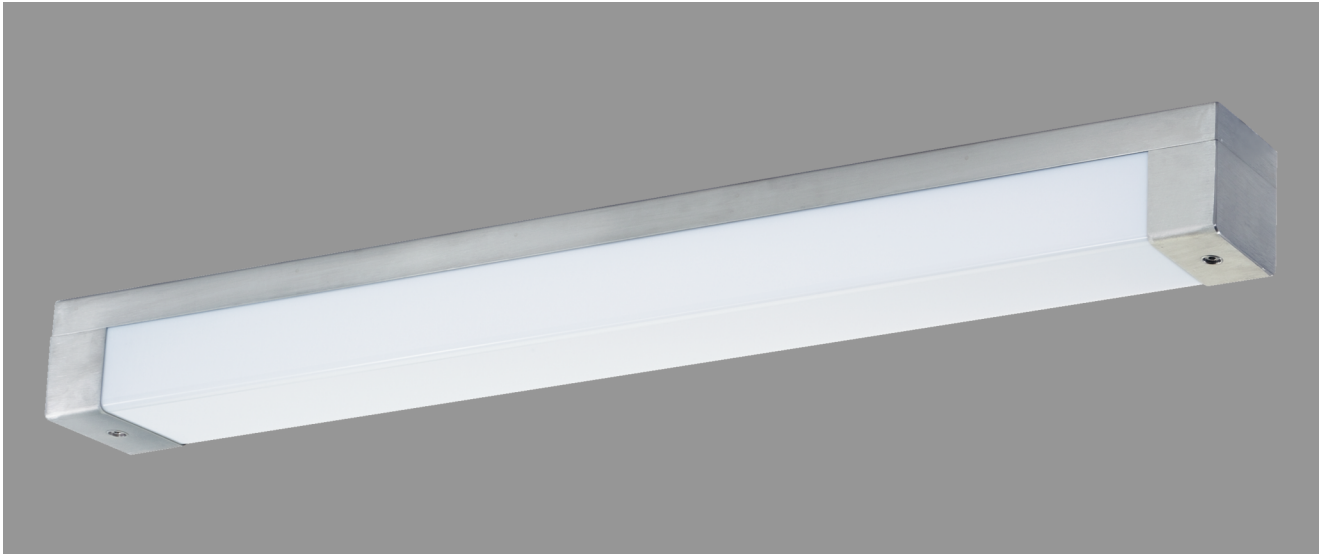

# ADELSHEIM, LAMP DIFFUSER PC OPAL WHITE

ADELSHEIM with lamp diffuser PC opal white, ECG; 1xT8/58W

IP 44, protection class I, vandalism resistant, impact resistant up to 40 Joule.

Impact resistant surface mounted luminaire made of stainless steel. Lamp diffuser PC opal white with 4 mm wall thickness.

Stainless steel end caps. Rear cable entries, 2 allen screws. Fixation via 4 rear apertures.

With built-in fluorescent luminaire for T8 lamp 1x58W. Built-in electronic control gear, ready for connection.