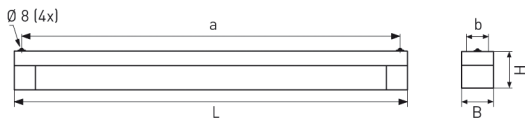

MASSE

Länge (mm)	Breite (mm)	Höhe (mm)	a-Mass (mm)
1640	115	130	1590

LIGHT OUTPUT RATIO

LOR (%)
40.15