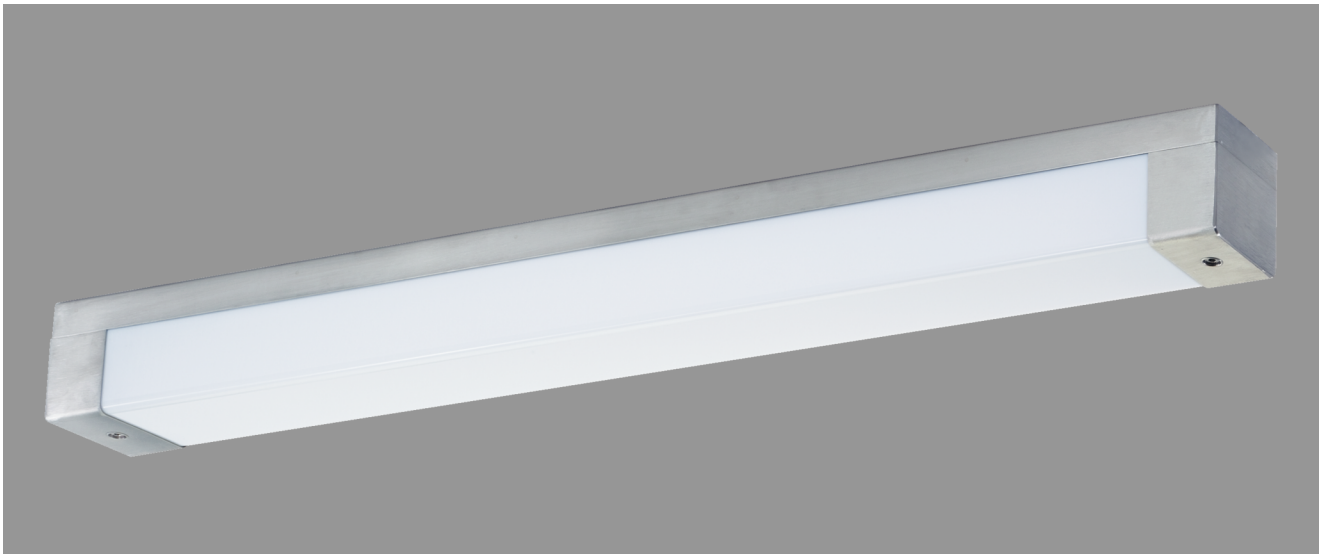

ADELSHEIM, LAMP DIFFUSER PC OPAL WHITE

ADELSHEIM with lamp diffuser PC opal white, compensated; 1xT8/58W

IP 44, protection class I, vandalism resistant, impact resistant up to 40 Joule.

Impact resistant surface mounted luminaire made of stainless steel. Lamp diffuser PC opal white with 4 mm wall thickness.

Stainless steel end caps. Rear cable entries, 2 allen screws. Fixation via 4 rear apertures.

With built-in fluorescent luminaire for T8 lamp 1x58W, compensated. Built-in low loss ballast, ready for connection.

Article number: 745 62

MASSE

Länge (mm)	Breite (mm)	Höhe (mm)	a-Mass (mm)
1640	115	130	1590

LIGHT OUTPUT RATIO

LOR (%)
40.15