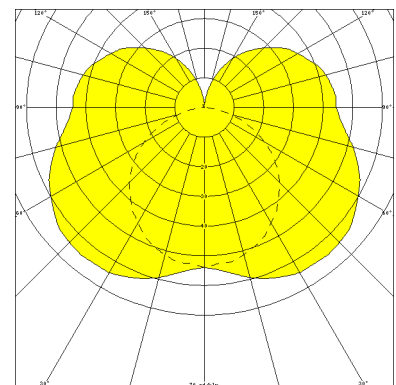

ADELSHEIM, LAMP DIFFUSER PC OPAL WHITE

ADELSHEIM with lamp diffuser PC opal white, compensated; 1xT8/58W

IP 44, protection class I, vandalism resistant, impact resistant up to 40 Joule.

Impact resistant surface mounted luminaire made of stainless steel. Lamp diffuser PC opal white with 4 mm wall thickness.

Article number: 745 62

MASSE

Länge (mm)	Breite (mm)	Höhe (mm)	a-Mass (mm)
1640	115	130	1590

LIGHT OUTPUT RATIO

LOR (%)
40.15