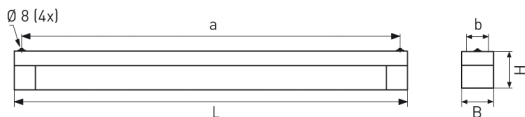

ADELSHEIM, LAMP DIFFUSER PC OPAL WHITE

ADELSHEIM with lamp diffuser PC opal white, compensated; 1xT8/58W

IP 44, protection class I, vandalism resistant, impact resistant up to 40 Joule.

Impact resistant surface mounted luminaire made of stainless steel. Lamp diffuser PC opal white with 4 mm wall thickness.

Stainless steel end caps. Rear cable entries, 2 allen screws. Fixation via 4 rear apertures.

With built-in fluorescent luminaire for T8 lamp 1x58W, compensated. Built-in low loss ballast, ready for connection.

Article number: 745 62

MASSE

Länge (mm)	Breite (mm)	Höhe (mm)	a-Mass (mm)
1640	115	130	1590

LIGHT OUTPUT RATIO

LOR (%)
40.15