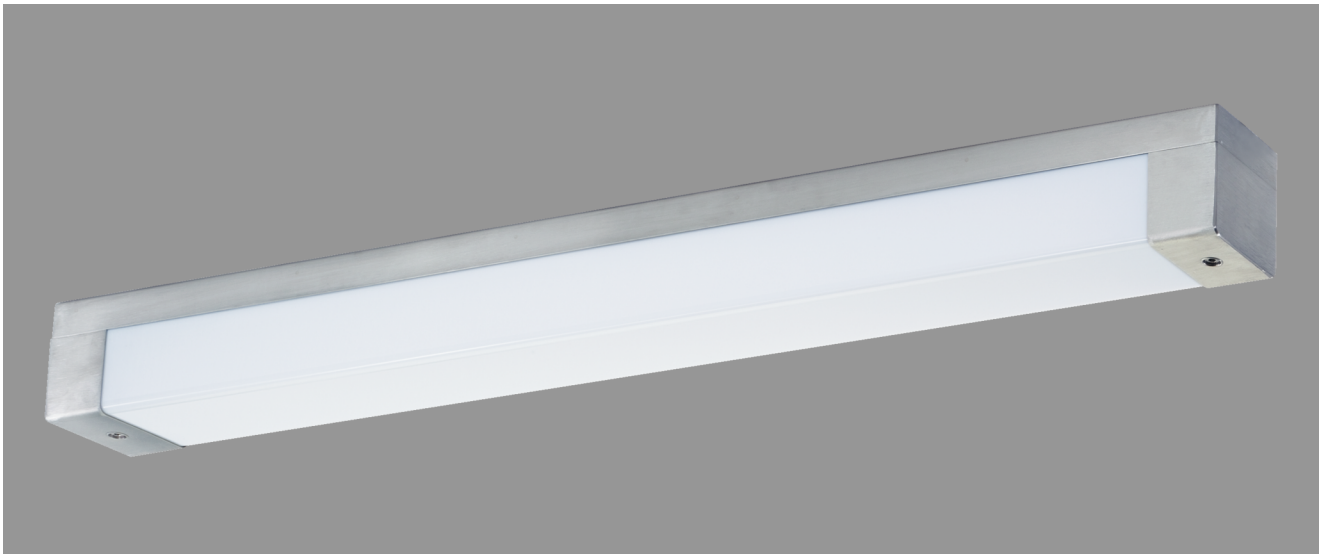

## ADELSHEIM, LAMP DIFFUSER PC OPAL WHITE

ADELSHEIM with lamp diffuser PC opal white, ECG; 1xT8/36W

IP 44, protection class I, vandalism resistant, impact resistant up to 40 Joule.

Impact resistant surface mounted luminaire made of stainless steel. Lamp diffuser PC opal white with 4 mm wall thickness.

Stainless steel end caps. Rear cable entries, 2 allen screws. Fixation via 4 rear apertures.

With built-in fluorescent luminaire for T8 lamp 1x36W. Built-in electronic control gear, ready for connection.