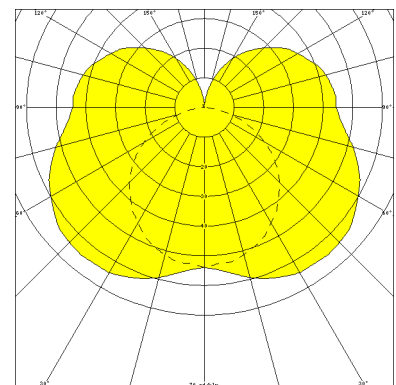

## ADELSHEIM, LAMP DIFFUSER PC OPAL WHITE

ADELSHEIM with lamp diffuser PC opal white, ECG; 1xT8/36W

IP 44, protection class I, vandalism resistant, impact resistant up to 40 Joule.

Impact resistant surface mounted luminaire made of stainless steel. Lamp diffuser PC opal white with 4 mm wall thickness.

### MASSE

Länge (mm)	Breite (mm)	Höhe (mm)	a-Mass (mm)
1340	115	130	1290

### LIGHT OUTPUT RATIO

LOR (%)
40.15