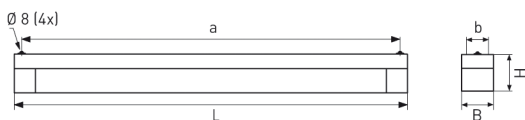

MASSE

Länge (mm)	Breite (mm)	Höhe (mm)	a-Mass (mm)
1340	115	130	1290

LIGHT OUTPUT RATIO

LOR (%)
40.15