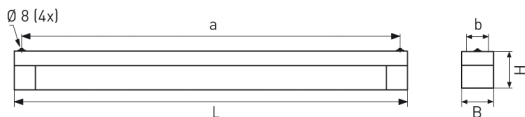

ADELSHEIM, LAMP DIFFUSER PC OPAL WHITE

ADELSHEIM with lamp diffuser PC opal white, compensated; 1xT8/36W

IP 44, protection class I, vandalism resistant, impact resistant up to 40 Joule.

Impact resistant surface mounted luminaire made of stainless steel. Lamp diffuser PC opal white with 4 mm wall thickness.

Stainless steel end caps. Rear cable entries, 2 allen screws. Fixation via 4 rear apertures.

With built-in fluorescent luminaire for T8 lamp 1x36W, compensated. Built-in low loss ballast, ready for connection.

Article number: 745 42

MASSE

Länge (mm)	Breite (mm)	Höhe (mm)	a-Mass (mm)
1340	115	130	1290

LIGHT OUTPUT RATIO

LOR (%)
40.15