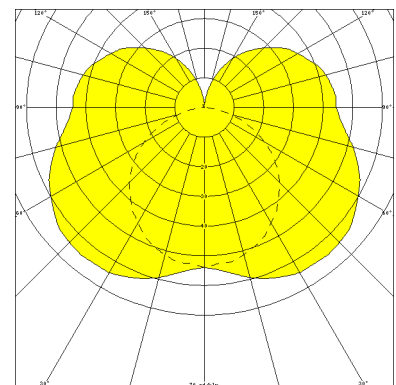

ADELSHEIM, LAMP DIFFUSER PC OPAL WHITE

ADELSHEIM with lamp diffuser PC opal white, compensated; 1xT8/36W

IP 44, protection class I, vandalism resistant, impact resistant up to 40 Joule.

Impact resistant surface mounted luminaire made of stainless steel. Lamp diffuser PC opal white with 4 mm wall thickness.

Article number: 745 42

MASSE

Länge (mm)	Breite (mm)	Höhe (mm)	a-Mass (mm)
1340	115	130	1290

LIGHT OUTPUT RATIO

LOR (%)
40.15