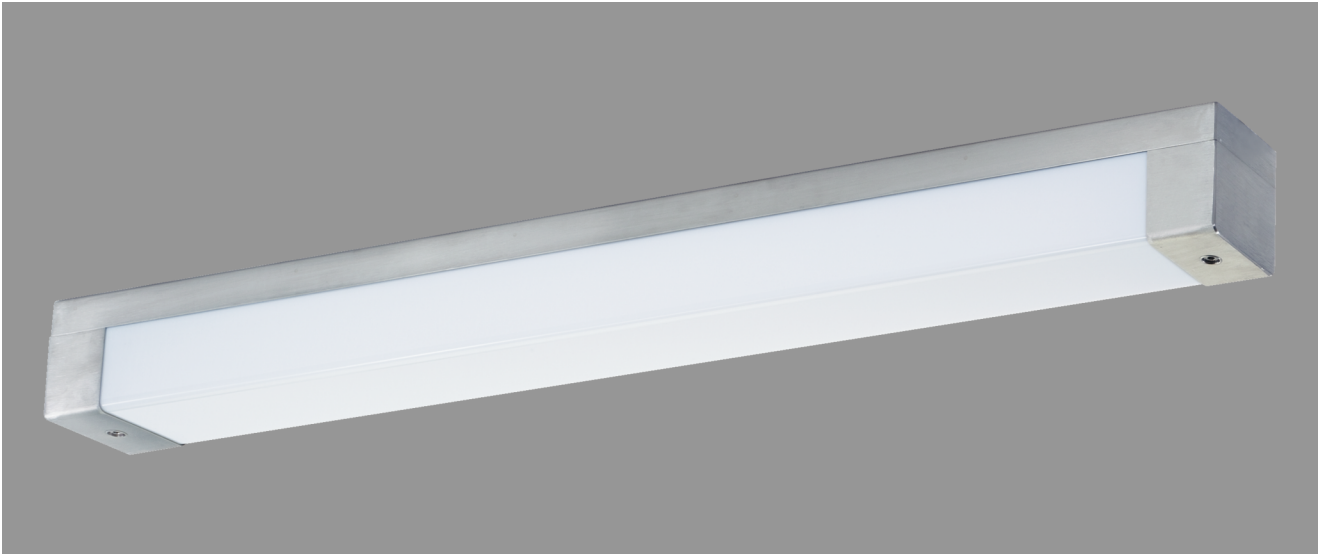

ADELSHEIM, LAMP DIFFUSER PC OPAL WHITE

ADELSHEIM with lamp diffuser PC opal white, compensated; 1xT8/36W

IP 44, protection class I, vandalism resistant, impact resistant up to 40 Joule.

Impact resistant surface mounted luminaire made of stainless steel. Lamp diffuser PC opal white with 4 mm wall thickness.

Stainless steel end caps. Rear cable entries, 2 allen screws. Fixation via 4 rear apertures.

With built-in fluorescent luminaire for T8 lamp 1x36W, compensated. Built-in low loss ballast, ready for connection.

Article number: 745 42

MASSE

Länge (mm)	Breite (mm)	Höhe (mm)	a-Mass (mm)
1340	115	130	1290

LIGHT OUTPUT RATIO

LOR (%)
40.15