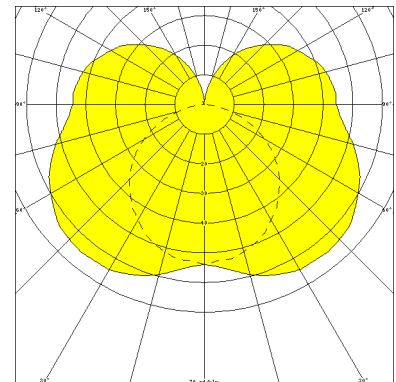

ADELSHEIM, LAMP DIFFUSER PC OPAL WHITE

ADELSHEIM with lamp diffuser PC opal white, ECG; 1xT8/18W

IP 44, protection class I, vandalism resistant, impact resistant up to 40 Joule.
 Impact resistant surface mounted luminaire made of stainless steel. Lamp diffuser PC opal white with 4 mm wall thickness.
 Stainless steel end caps. Rear cable entries, 2 allen screws. Fixation via 4 rear apertures.
 With built-in fluorescent luminaire for T8 lamp 1x18W. Built-in electronic control gear, ready for connection.

Article number: 745 27

MASSE			
Länge (mm)	Breite (mm)	Höhe (mm)	a-Mass (mm)
740	115	130	690

LIGHT OUTPUT RATIO
LOR (%)
40.15