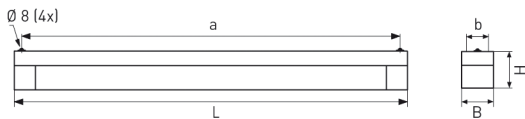

ADELSHEIM, LAMP DIFFUSER PC OPAL WHITE

ADELSHEIM with lamp diffuser PC opal white, ECG; 1xT8/18W

IP 44, protection class I, vandalism resistant, impact resistant up to 40 Joule.
 Impact resistant surface mounted luminaire made of stainless steel. Lamp diffuser PC opal white with 4 mm wall thickness.
 Stainless steel end caps. Rear cable entries, 2 allen screws. Fixation via 4 rear apertures.
 With built-in fluorescent luminaire for T8 lamp 1x18W. Built-in electronic control gear, ready for connection.

Article number: 745 27

MASSE			
Länge (mm)	Breite (mm)	Höhe (mm)	a-Mass (mm)
740	115	130	690

LIGHT OUTPUT RATIO
LOR (%)
40.15