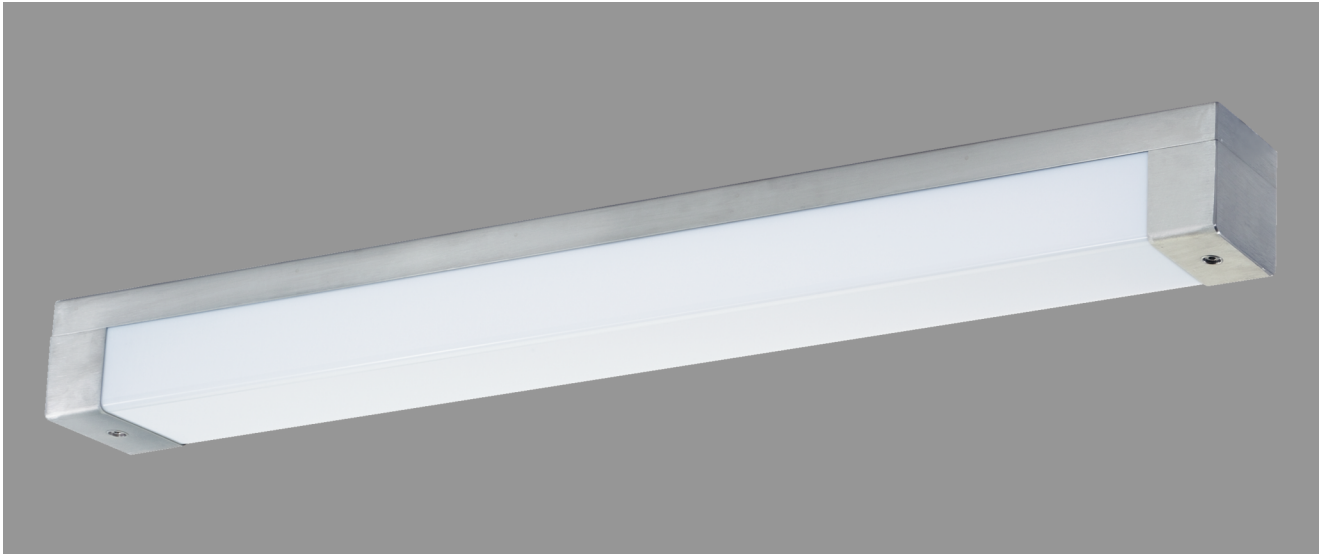

ADELSHEIM, LAMP DIFFUSER PC OPAL WHITE

ADELSHEIM with lamp diffuser PC opal white, ECG; 1xT8/18W

IP 44, protection class I, vandalism resistant, impact resistant up to 40 Joule.
 Impact resistant surface mounted luminaire made of stainless steel. Lamp diffuser PC opal white with 4 mm wall thickness.
 Stainless steel end caps. Rear cable entries, 2 allen screws. Fixation via 4 rear apertures.
 With built-in fluorescent luminaire for T8 lamp 1x18W. Built-in electronic control gear, ready for connection.

Article number: 745 27

MASSE			
Länge (mm)	Breite (mm)	Höhe (mm)	a-Mass (mm)
740	115	130	690

LIGHT OUTPUT RATIO
LOR (%)
40.15