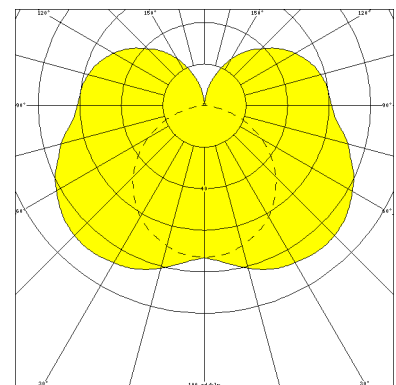

## ADELSHEIM, LAMP DIFFUSER PC OPAL WHITE

ADELSHEIM with lamp diffuser PC opal white, ECG; 1xT5/54W

IP 44, protection class I, vandalism resistant, impact resistant up to 40 Joule.

Impact resistant surface mounted luminaire made of stainless steel. Lamp diffuser PC opal white with 4 mm wall thickness.

### MASSE

Länge (mm)	Breite (mm)	Höhe (mm)	a-Mass (mm)
1340	115	130	1290

### LIGHT OUTPUT RATIO

LOR (%)
54.75