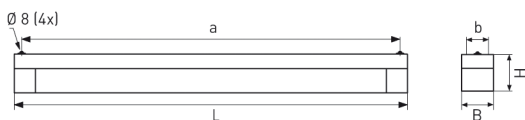

MASSE

Länge (mm)	Breite (mm)	Höhe (mm)	a-Mass (mm)
1340	115	130	1290

LIGHT OUTPUT RATIO

LOR (%)
54.75