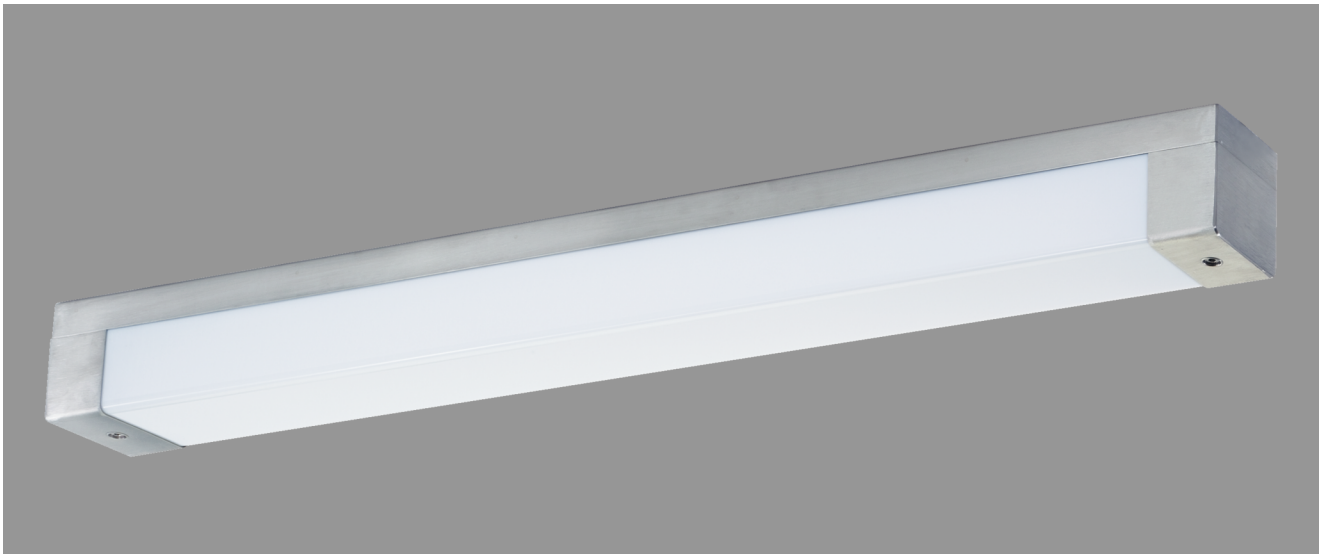

## ADELSHEIM, LAMP DIFFUSER PC OPAL WHITE

ADELSHEIM with lamp diffuser PC opal white, ECG; 1xT5/54W

IP 44, protection class I, vandalism resistant, impact resistant up to 40 Joule.

Impact resistant surface mounted luminaire made of stainless steel. Lamp diffuser PC opal white with 4 mm wall thickness.

Stainless steel end caps. Rear cable entries, 2 allen screws. Fixation via 4 rear apertures.

With built-in fluorescent luminaire for T5 lamp 1x54W. Built-in electronic control gear, ready for connection.